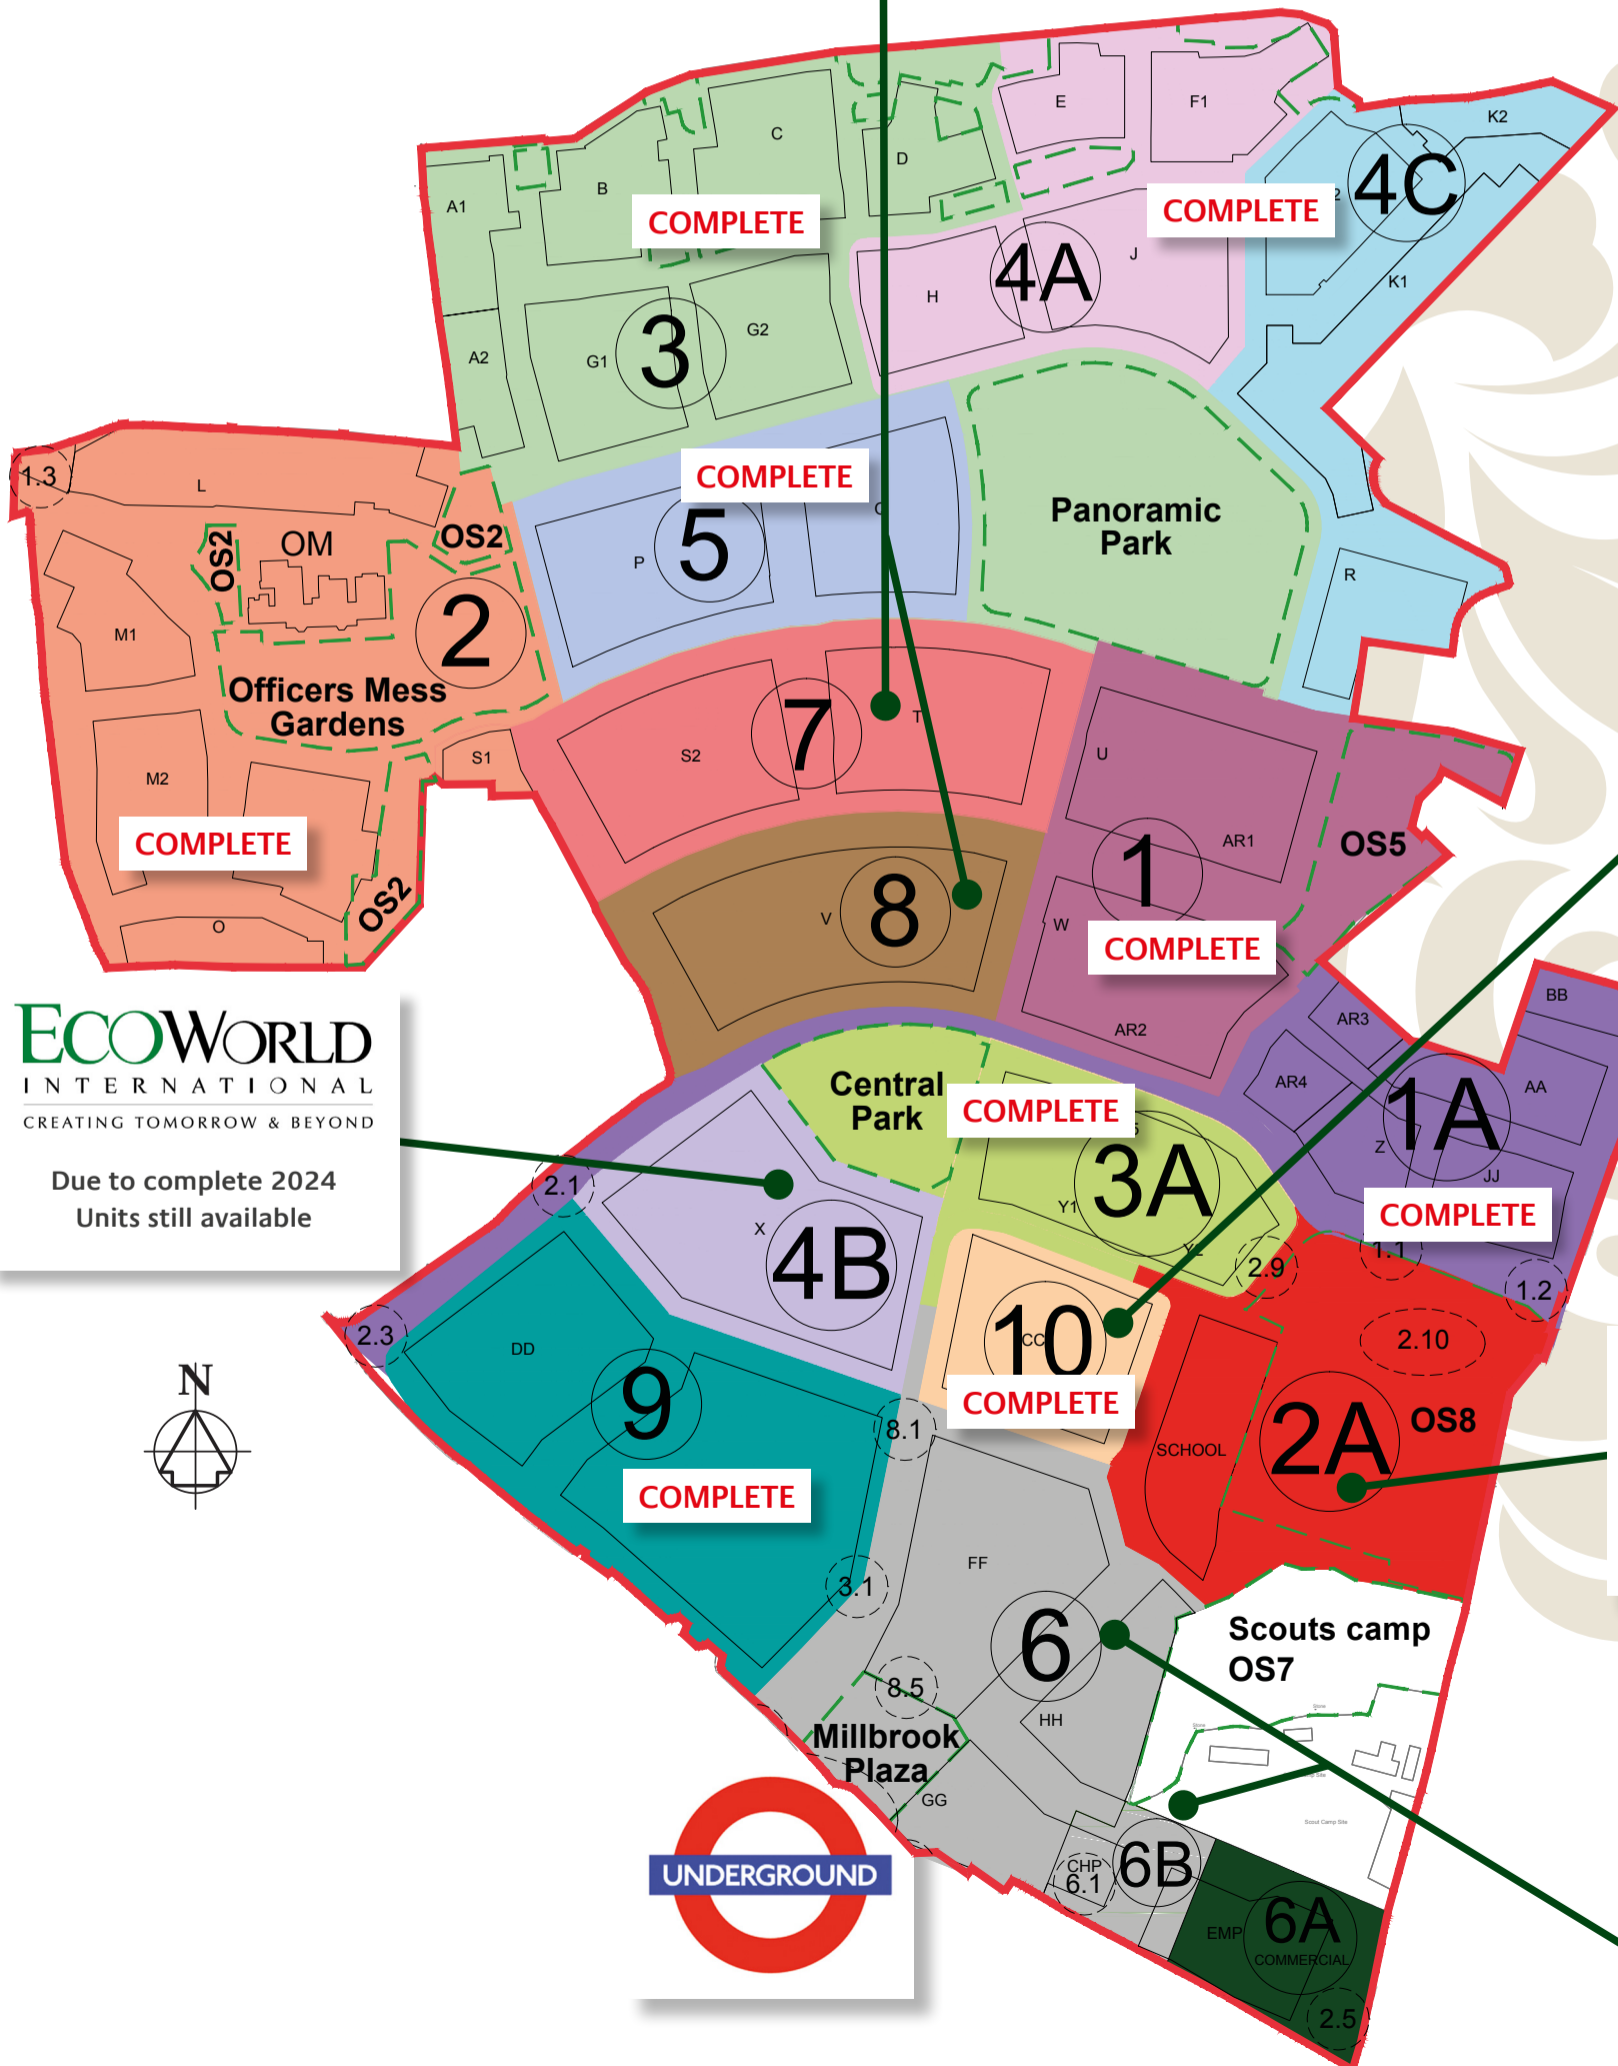

July 2024
Phase developer position

330units – not yet started
estimated completion
2027-2029

Units available

ECOWORLD
INTERNATIONAL
CREATING TOMORROW & BEYOND

Due to complete 2024
Units still available

**Millbrook Park
C of E
Primary School**
Opened 2015

Phase 6B and sections
HH and GG 126 units.
Not yet started. Estimated
completion 2027-2029